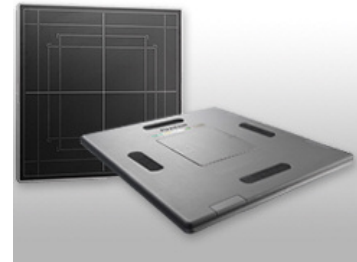

WMI DEALER NEWS

WHITE MOUNTAIN IMAGING

October 7, 2019

News & Notes

New Lower Pricing on Fuji FDR ES 17x17

Would you like to offer Fuji image quality and reliability to your Chiropractors and Veterinary customers but are concerned the cost is too high? We can help! White Mountain Imaging is offering incredible new low pricing on the Fuji FDR 17x17 Gadox Tethered Package. Give us a call. We promise it will be worth your time.